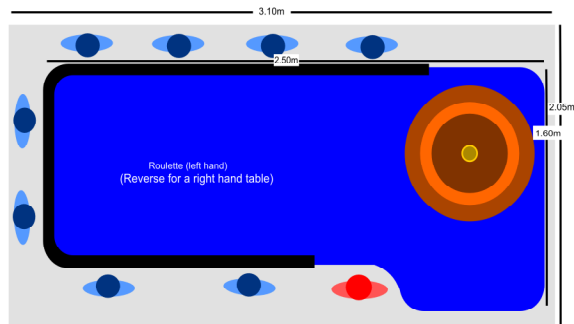

# Venue Space Planning Guide **Casino-To-Go**

This document is provided to give help with your event planning. The drawings are not to scale but the dimensions and shapes are accurate.

Black Jack  
Casino War  
Caribbean Stud Poker

Mini Baccarat (Punto Banco)

Roulette

Chuck-A-Luck Dice Game

Texas Holdem  
Omaha Poker  
Standard poker