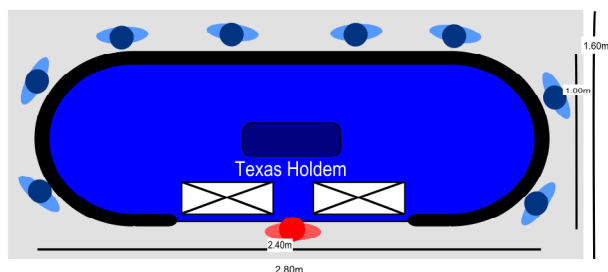

# Venue Space Planning Guide **Casino-To-Go**

This document is provided to give help with your event planning. The drawings are not to scale but the dimensions and shapes are accurate.

Black Jack  
Casino War  
Caribbean Stud Poker

Mini Baccarat (Punto Banco)

Roulette

Chuck-A-Luck Dice Game

Texas Holdem  
Omaha Poker  
Standard poker