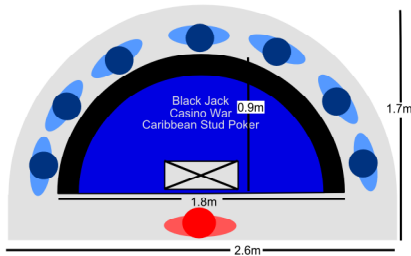

# Venue Space Planning Guide **Casino-To-Go**

This document is provided to give help with your event planning. The drawings are not to scale but the dimensions and shapes are accurate.

Black Jack  
Casino War  
Caribbean Stud Poker

Mini Baccarat (Punto Banco)

Roulette

Chuck-A-Luck Dice Game

Texas Holdem  
Omaha Poker  
Standard poker