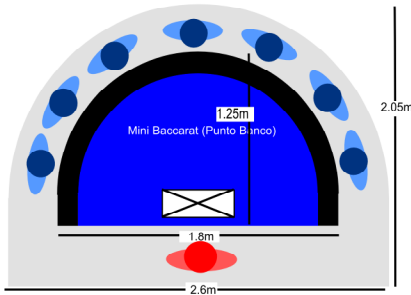

# Venue Space Planning Guide **Casino-To-Go**

This document is provided to give help with your event planning. The drawings are not to scale but the dimensions and shapes are accurate.

Black Jack  
Casino War  
Caribbean Stud Poker

Mini Baccarat (Punto Banco)

Roulette

Chuck-A-Luck Dice Game

Texas Holdem  
Omaha Poker  
Standard poker