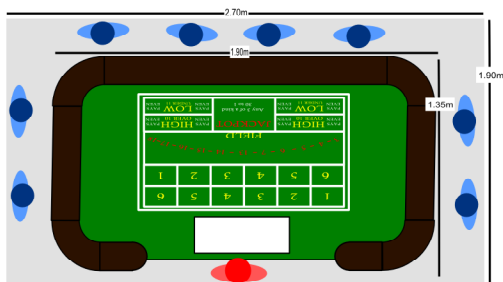

# Venue Space Planning Guide **Casino-To-Go**

This document is provided to give help with your event planning. The drawings are not to scale but the dimensions and shapes are accurate.

Black Jack  
Casino War  
Caribbean Stud Poker

Mini Baccarat (Punto Banco)

Roulette

Chuck-A-Luck Dice Game

Texas Holdem  
Omaha Poker  
Standard poker